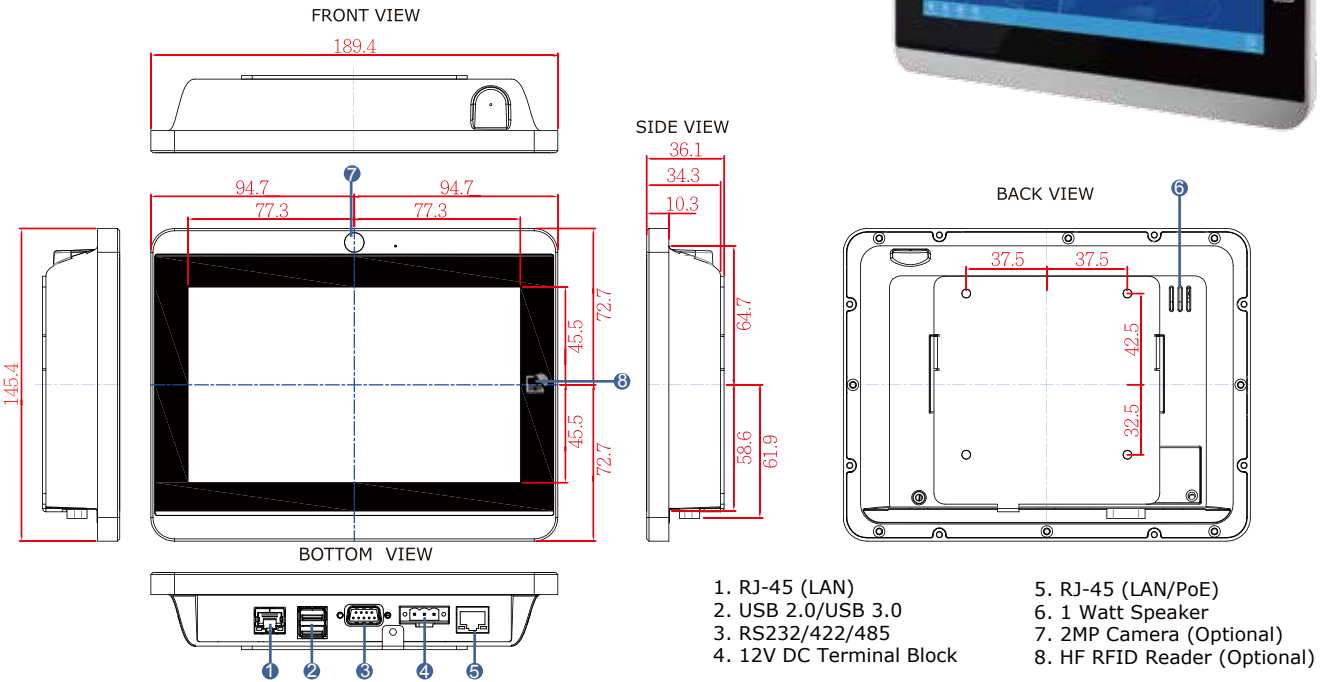

## Features

- 7" 1024 x 600 Resolution with Projected Capacitive Multi-Touch (P-CAP)
- Fanless cooling system and ultra-low power consumption
- Dual Gigabit Ethernet
- Front IP65 and full IP22 ratings
- Optional 2MP Front Camera
- Optional HF RFID Reader
- Support PoE function
- Stylish design for room booking, access control and room information applications

### Input / Output

- Serial Port : 1 x RS-232/422/485
- USB Port : 1 x USB 3.0  
1 x USB 2.0
- Ethernet : 1 x RJ-45-10/100/1000 Mbps (LAN)  
1 x RJ-45(PoE)
- Speaker : 1 x 1 watt speaker

### Display

- Size/Type : 7" TFT (widescreen)
- Resolution : 1024 x 600
- Brightness : 1000 cd/m (typ.)
- Contrast Ratio : 700:1 (typ.)
- Viewing Angle : -75~75 (H); -75~70(V)
- Max Colors : 16.7M
- Touch : Projected Capacitive Multi-Touch (P-CAP)

### Mechanical Specification

- Cooling System : Fanless design
- Mounting : VESA Mount (75x75mm), Panel Mount
- Dimensions (W x H xD) : 189.4 x 145.4 x 37.7 (mm)